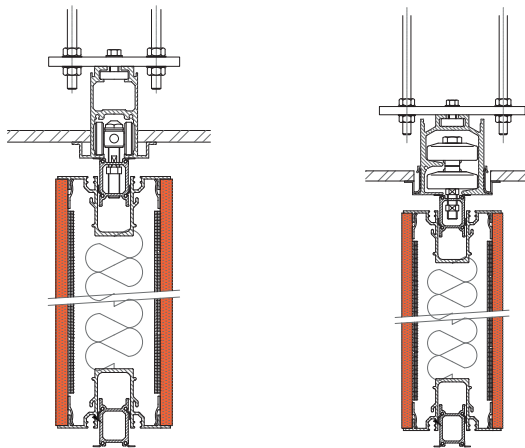

Standard Colour Options

The ASA100 is available in a range of finishes.

Cross Sections

Track and trolley cross sections.

Stacking Arrangement Examples

The ASA100 provides rapid changes to a room's layout.

Panel Options

Get the most out of your space with panel and door options.