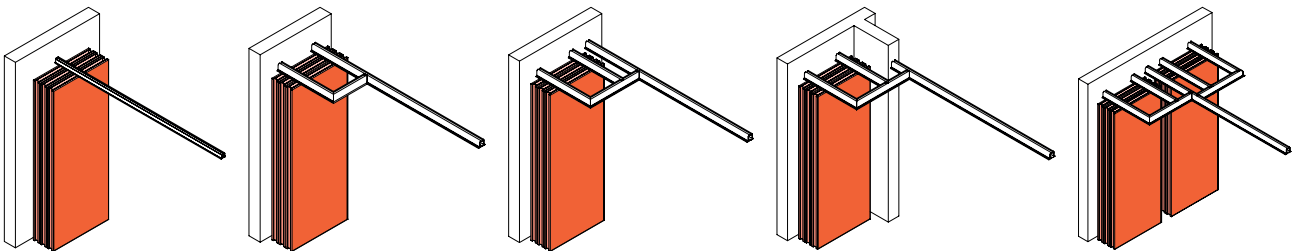

Standard Colour Options

The ASA100 is available in a range of finishes.

Cross Sections

Track and trolley cross sections.

Stacking Arrangement Examples

The ASA100 provides rapid changes to a room's layout.

Panel Options

Get the most out of your space with panel and door options.