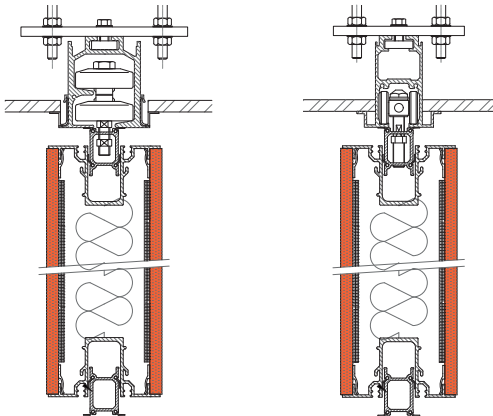

Standard Colour Options

The A100 is available in a range of finishes.

Cross Sections

Track and trolley cross sections.

Stacking Arrangement Examples

The A100 is a versatile solution for dividing up large spaces.

Panel Options

Get the most out of your space with panel and door options.