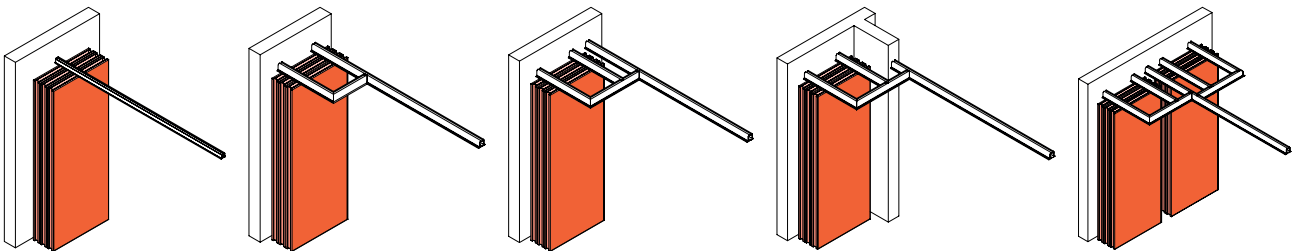

Standard Colour Options

The A100 is available in a range of finishes.

Cross Sections

Track and trolley cross sections.

Stacking Arrangement Examples

The A100 is a versatile solution for dividing up large spaces.

Panel Options

Get the most out of your space with panel and door options.